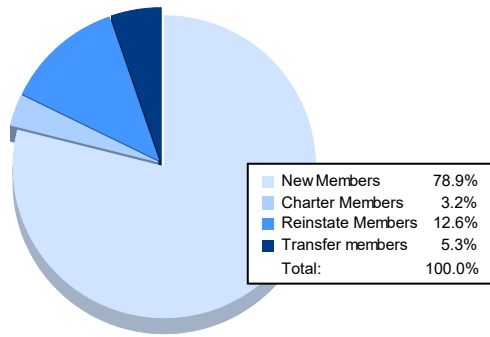

Year	New Clubs	Dropped Clubs	Gain/ Loss Clubs	New Members	Charter Members	Reinstate Members	Transfer Members	Total Member Added	Total Members Dropped	Gain/ Loss Members
2016-2017	0	4	-4	125	9	6	5	145	229	-84
2017-2018	0	1	-1	154	1	12	6	173	187	-14
2018-2019	0	4	-4	116	0	3	3	122	203	-81
2019-2020	0	0	0	81	0	6	16	103	157	-54
2020-2021	0	3	-3	75	3	12	5	95	213	-118
<b>Average</b>	<b>0</b>	<b>2</b>	<b>-2</b>	<b>110</b>	<b>3</b>	<b>8</b>	<b>7</b>	<b>128</b>	<b>198</b>	<b>-70</b>

### Membership Composition June 2021 Cumulative