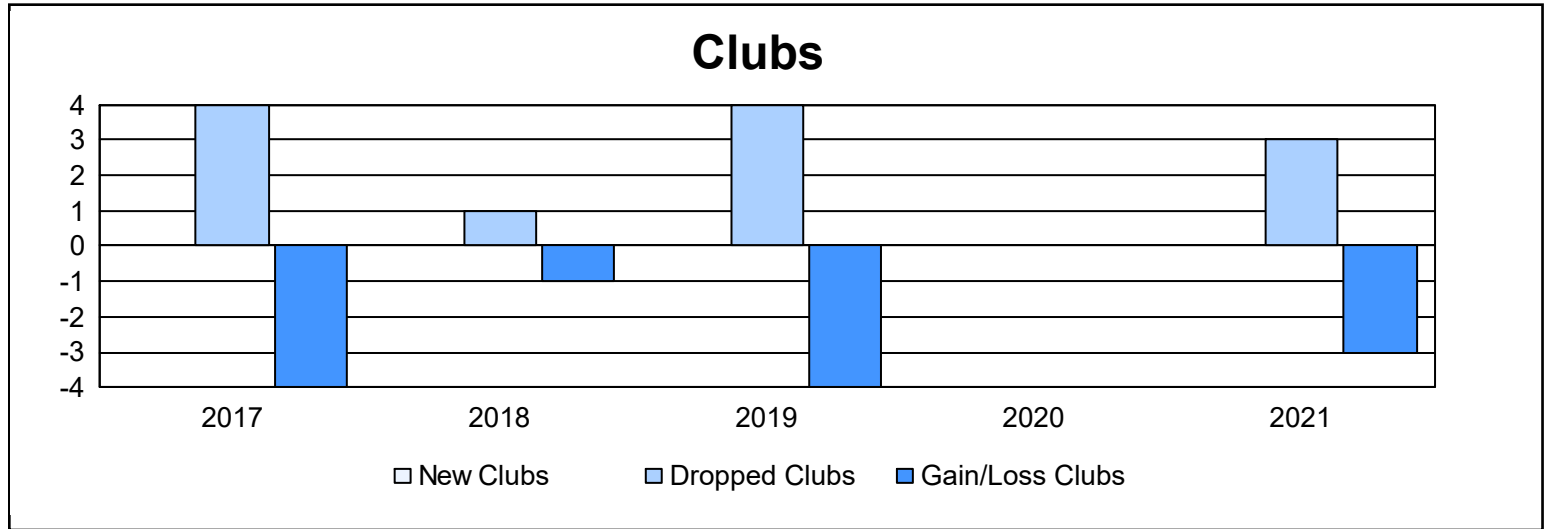

Year	New Clubs	Dropped Clubs	Gain/ Loss Clubs	New Members	Charter Members	Reinstate Members	Transfer Members	Total Member Added	Total Members Dropped	Gain/ Loss Members
2016-2017	0	4	-4	125	9	6	5	145	229	-84
2017-2018	0	1	-1	154	1	12	6	173	187	-14
2018-2019	0	4	-4	116	0	3	3	122	203	-81
2019-2020	0	0	0	81	0	6	16	103	157	-54
2020-2021	0	3	-3	75	3	12	5	95	213	-118
<b>Average</b>	<b>0</b>	<b>2</b>	<b>-2</b>	<b>110</b>	<b>3</b>	<b>8</b>	<b>7</b>	<b>128</b>	<b>198</b>	<b>-70</b>

### Membership Composition June 2021 Cumulative