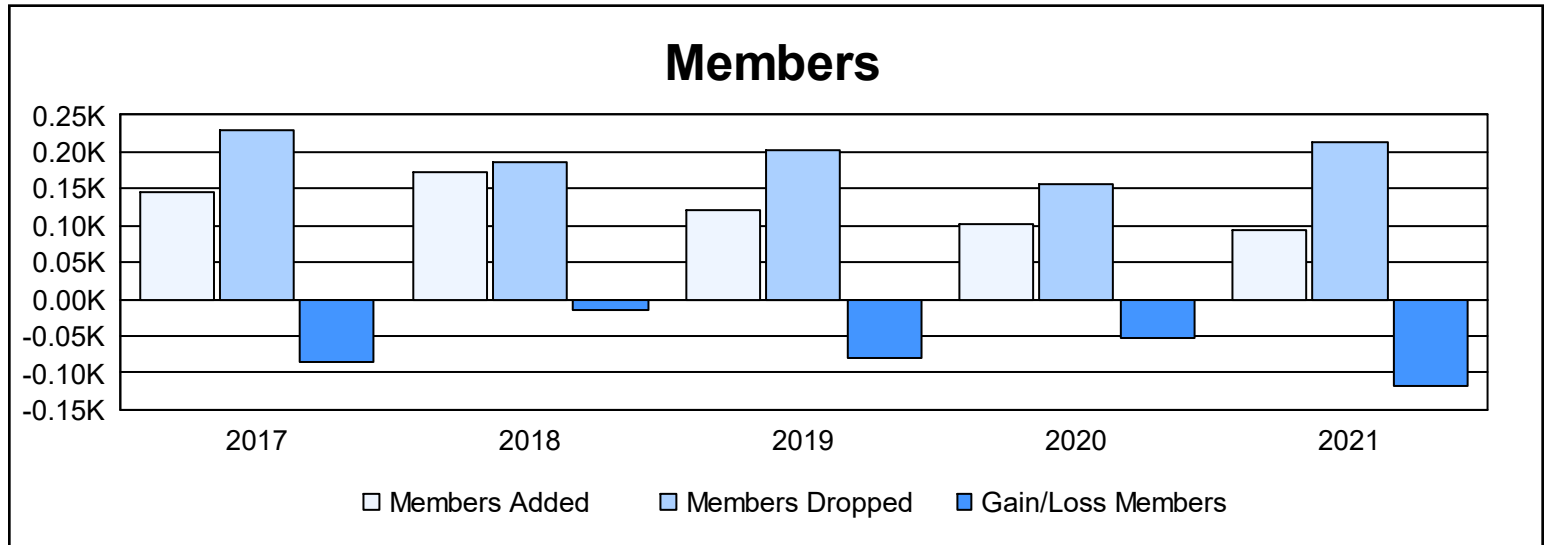

Year	New Clubs	Dropped Clubs	Gain/ Loss Clubs	New Members	Charter Members	Reinstate Members	Transfer Members	Total Member Added	Total Members Dropped	Gain/ Loss Members
2016-2017	0	4	-4	125	9	6	5	145	229	-84
2017-2018	0	1	-1	154	1	12	6	173	187	-14
2018-2019	0	4	-4	116	0	3	3	122	203	-81
2019-2020	0	0	0	81	0	6	16	103	157	-54
2020-2021	0	3	-3	75	3	12	5	95	213	-118
<b>Average</b>	<b>0</b>	<b>2</b>	<b>-2</b>	<b>110</b>	<b>3</b>	<b>8</b>	<b>7</b>	<b>128</b>	<b>198</b>	<b>-70</b>

### Membership Composition June 2021 Cumulative